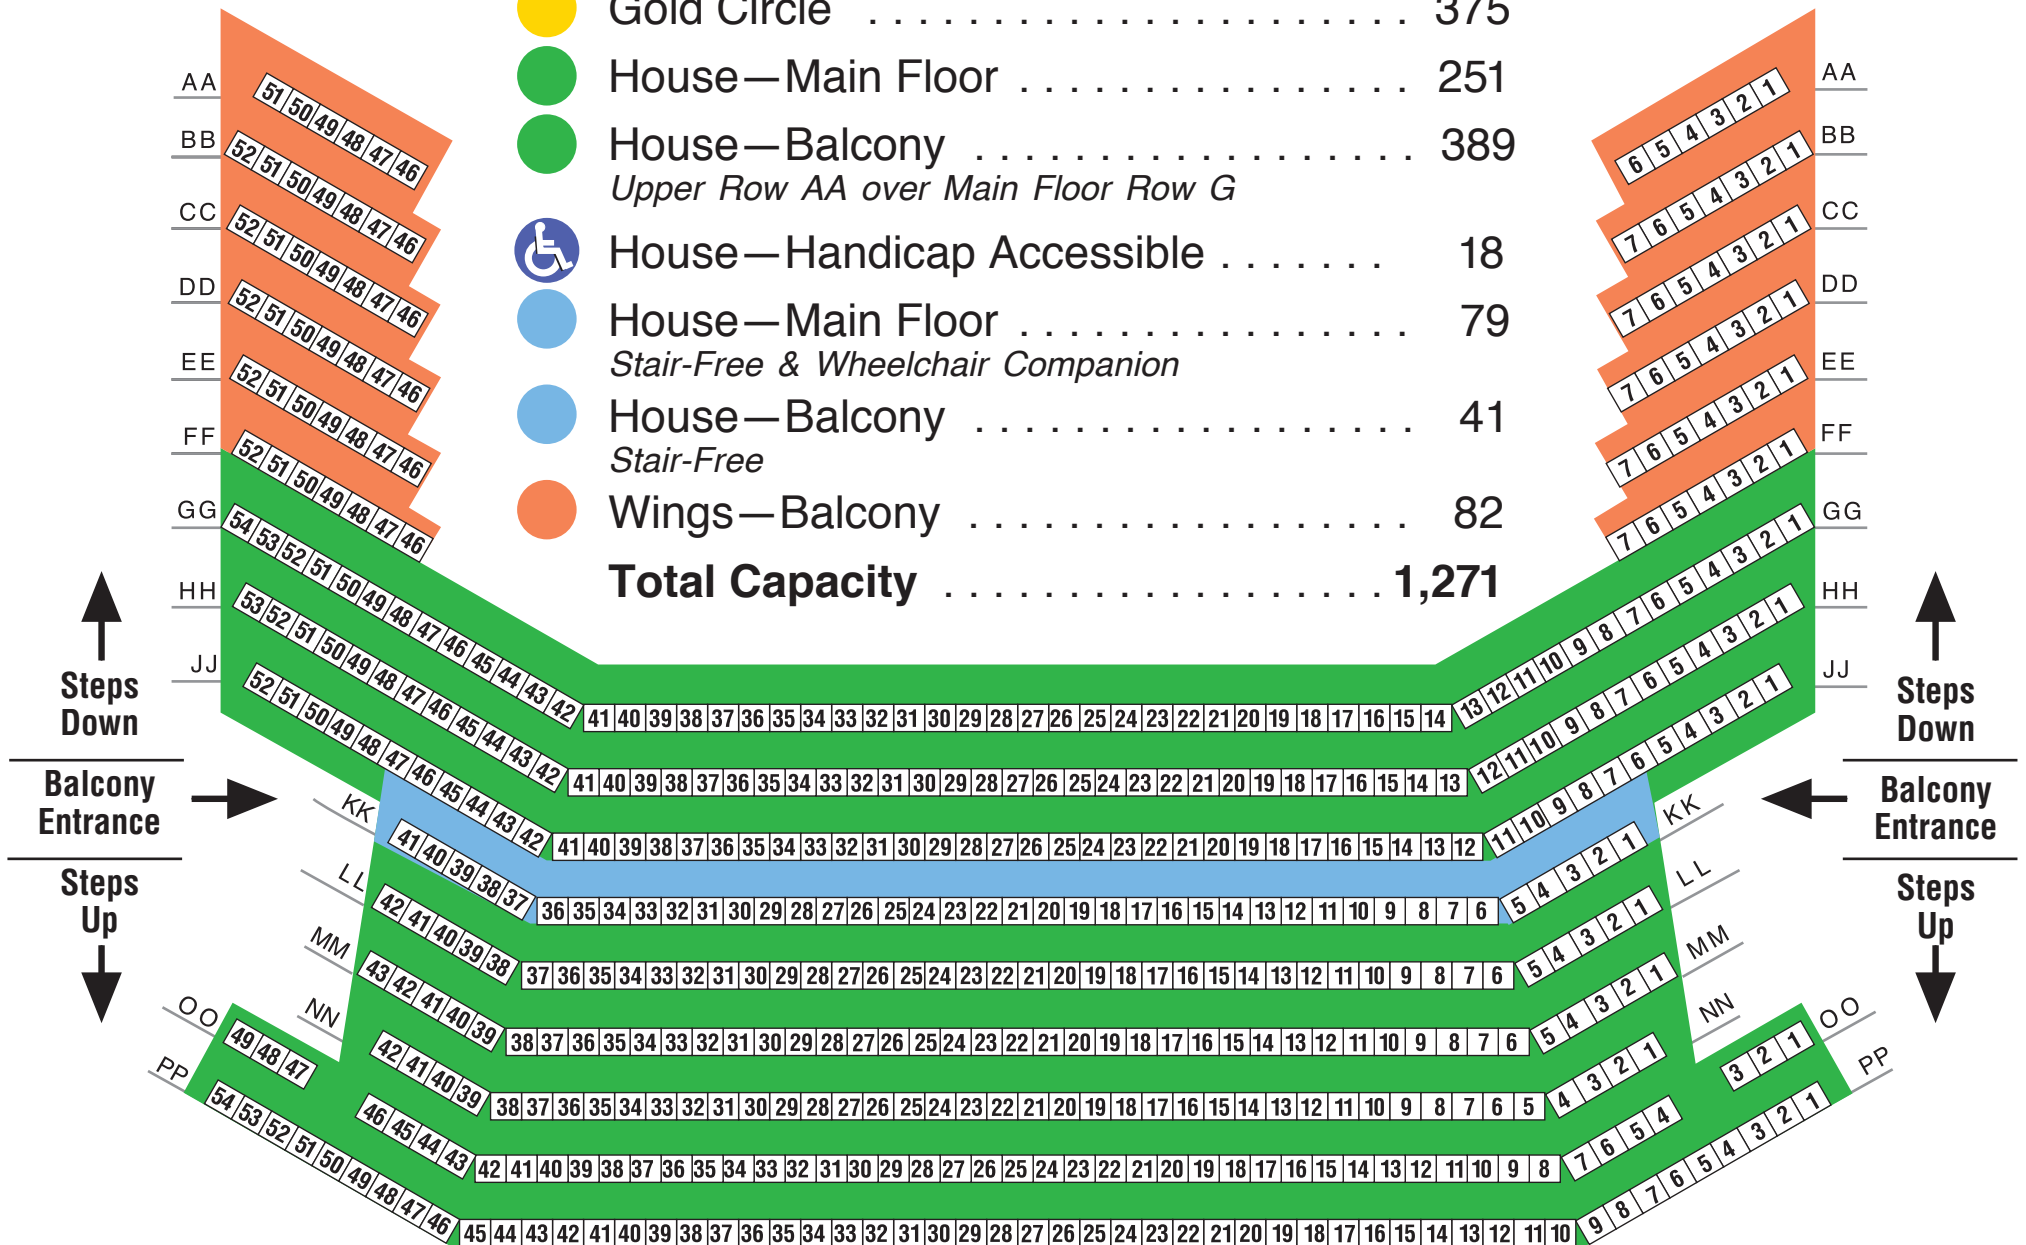

EXIT

STAGE

PIT

EXIT

HOUSE MAIN FLOOR

EXIT

	Pit	36
	Gold Circle	375
	House—Main Floor	251
	House—Balcony	389
	<i>Upper Row AA over Main Floor Row G</i>	
	House—Handicap Accessible	18
	House—Main Floor	79
	<i>Stair-Free & Wheelchair Companion</i>	
	House—Balcony	41
	<i>Stair-Free</i>	
	Wings—Balcony	82
	Total Capacity	1,271

HOUSE BALCONY