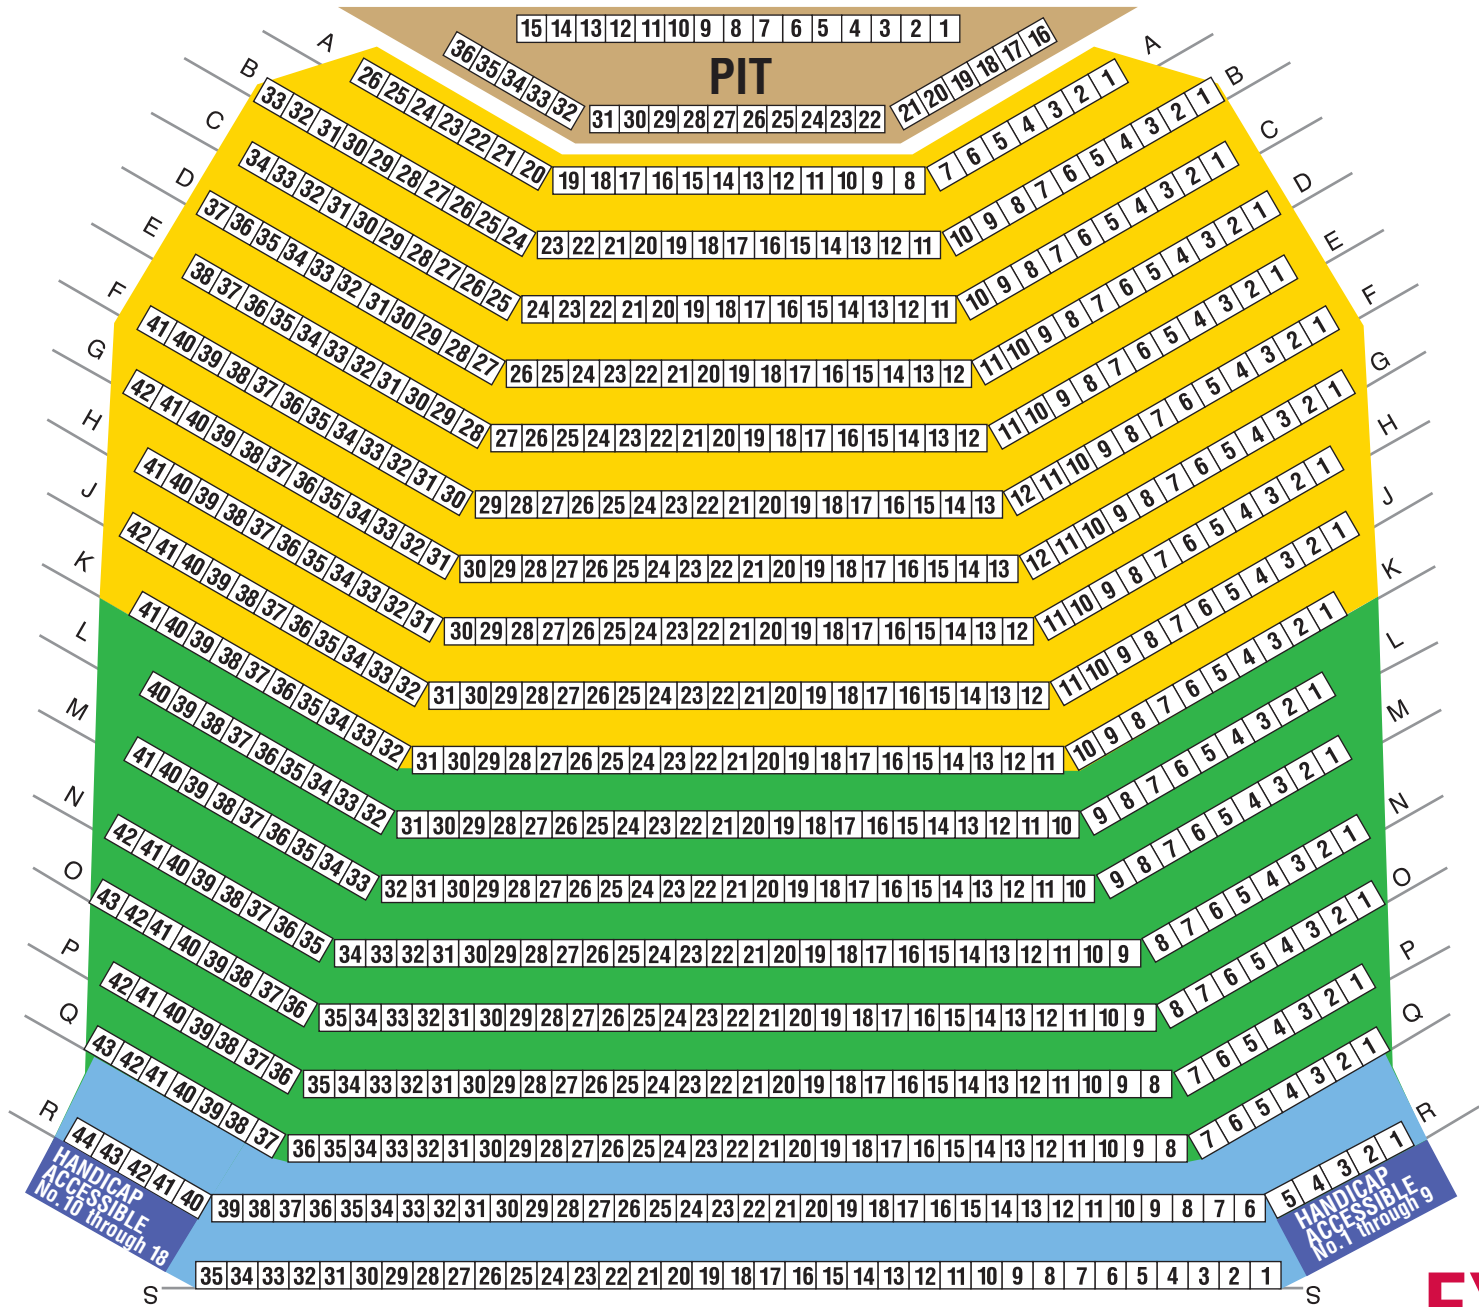

EXIT

STAGE

PIT

EXIT

HOUSE MAIN FLOOR

EXIT

	Pit	36
	Gold Circle	375
	House—Main Floor	251
	House—Balcony	389
	<i>Upper Row AA over Main Floor Row G</i>	
	House—Handicap Accessible	18
	House—Main Floor	79
	<i>Stair-Free & Wheelchair Companion</i>	
	House—Balcony	41
	<i>Stair-Free</i>	
	Wings—Balcony	82
	Total Capacity	1,271

HOUSE BALCONY